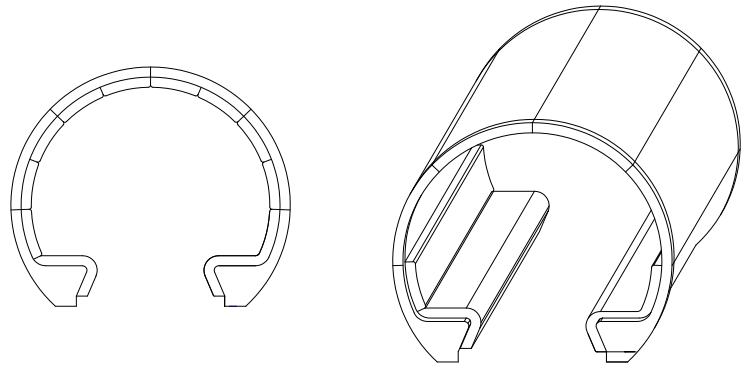

Portal

Designed to provide an area of concentration and privacy within an open space, the Portal makes a loud statement with its bold and striking design.

Portal can be customised with some examples including internal LED lighting or synthetic grass and timber edging.

LEAD TIME
7-9 weeks

MATERIALS
Commercial grade foam,
plywood

CERTIFICATIONS
ISO 14001 Certified Factory
GECA

WARRANTY
7 years

Examples

Portal

W2460mm x D1200mm x H2130mm,
SH450mm

With back wall