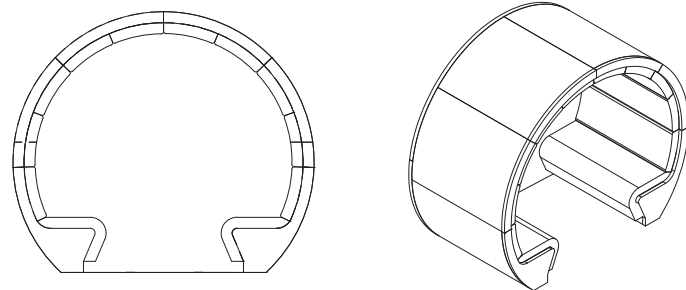

Portal

Designed to provide an area of concentration and privacy within an open space, the Portal makes a loud statement with its bold and striking design.

Portal can be customised with some examples including internal LED lighting or synthetic grass and timber edging.

LEAD TIME
7-9 weeks

MATERIALS
Commercial grade foam,
plywood

CERTIFICATIONS
ISO 14001 Certified Factory
GECA

WARRANTY
7 years

Examples

Portal

W2460mm x D1200mm x H2130mm,
SH450mm

With back wall