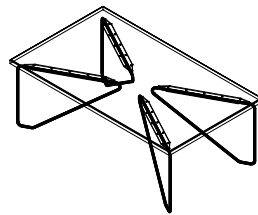

Origami Table

The tassellating square and triangle tops of the Origami table pays homage to the Japanese art of paper folding. Multiple pieces can be combined into endless configurations with only one's imagination limiting the possibilities. Coffee table and standard desking heights are available.

Dia1200mm x H425mm

Square

W/D900mm x H425mm

Rectangle

W700mm x D1200mm x H425mm

W3000mm x D1600mm x H720mm

*Top dimensions can be customised