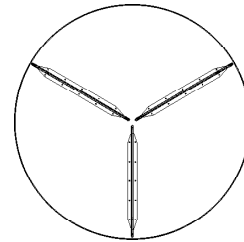

LEAD TIME
4-6 weeks

MATERIALS
Steel frame, various tops

CERTIFICATIONS
ISO 14001 Certified Factory

WARRANTY
5 years

Configurations

Triangle

W900mm x D1250mm x H425mm

Circle

Dia1200mm x H425mm

Square

W/D900mm x H425mm

Rectangle

W700mm x D1200mm x H425mm

W3000mm x D1600mm x H720mm

*Top dimensions can be customised