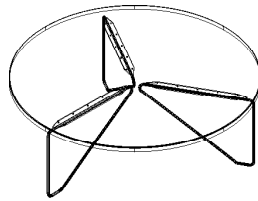

Origami Table

The tassellating square and triangle tops of the Origami table pays homage to the Japanese art of paper folding. Multiple pieces can be combined into endless configurations with only one's imagination limiting the possibilities. Coffee table and standard desking heights are available.

LEAD TIME
4-6 weeks

MATERIALS
Steel frame, various tops

CERTIFICATIONS
ISO 14001 Certified Factory

WARRANTY
5 years

Configurations

Triangle

W900mm x D1250mm x H425mm

Circle

Dia1200mm x H425mm

Square

W/D900mm x H425mm

Rectangle

W700mm x D1200mm x H425mm

W3000mm x D1600mm x H720mm

*Top dimensions can be customised