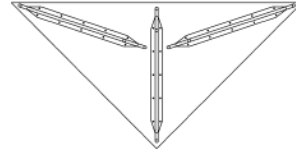

W900mm x D1250mm x H425mm