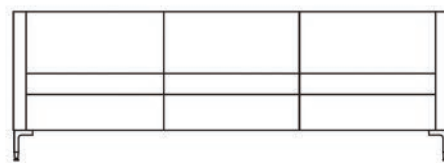

## Configurations

ARMCHAIR

W 740mm D 750mm H 720mm  
SH 420mm

2 SEATER

W 1470mm D 750mm H 720mm  
SH 420mm

2.5 SEATER

W 1820mm D 750mm H 720mm  
SH 420mm

3 SEATER