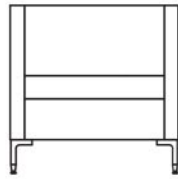

## Configurations

ARMCHAIR

W 740mm D 750mm H 720mm  
SH 420mm

2 SEATER

W 1470mm D 750mm H 720mm  
SH 420mm

2.5 SEATER

W 1820mm D 750mm H 720mm  
SH 420mm

3 SEATER

W 2120mm D 750mm H 750mm  
SH 420mm