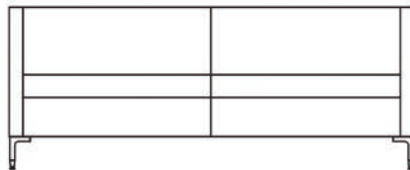

## Configurations

ARMCHAIR

W 740mm D 750mm H 720mm  
SH 420mm

2 SEATER

W 1470mm D 750mm H 720mm  
SH 420mm

2.5 SEATER

W 1820mm D 750mm H 720mm  
SH 420mm

3 SEATER

W 2120mm D 750mm H 750mm  
SH 420mm