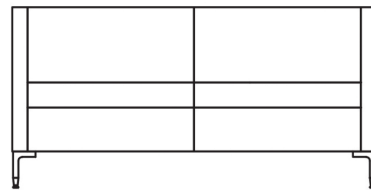

## Configurations

ARMCHAIR

W 740mm D 750mm H 720mm  
SH 420mm

2 SEATER

W 1470mm D 750mm H 720mm  
SH 420mm

2.5 SEATER

W 1820mm D 750mm H 720mm  
SH 420mm

3 SEATER