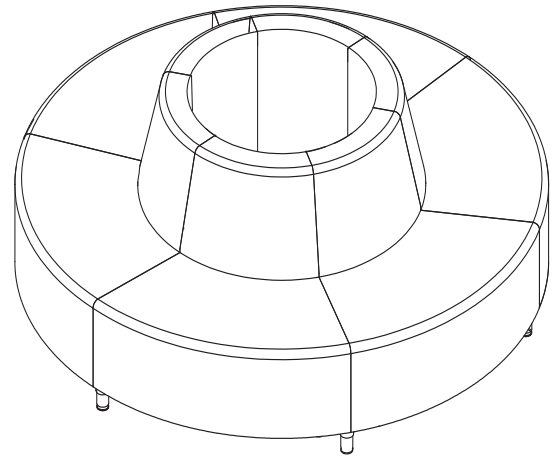

Hollyhock

The Hollyhock lounge is a variant of the Buttercup range with space in the centre for a planter or column, and option for a top.

This piece is made in an ISO 14001 certified Australian factory.

LEAD TIME
5-6 weeks

MATERIALS
Commercial grade foam
Melamine board

CERTIFICATIONS
ISO 14001 Certified Factory

WARRANTY
7 years

Configurations

Hollyhock

Dia1500/2000mm x H800mm,
SH450mm