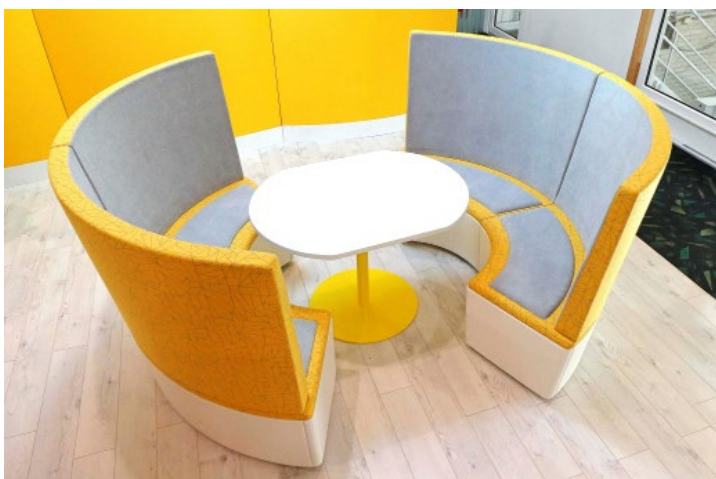

Carousel

Carousel is a private meeting lounge best used as two mirroring seats, with customisable upholstered panels, seating and base.

LEAD TIME
6-8 weeks

MATERIALS
Plywood frame, commercial grade foam

CERTIFICATIONS
ISO 14001 Certified Factory

WARRANTY
5 years

Configurations

Double module
W1800mm x D750mm x H1110mm
SH380mm

Meeting
Lounge

Two double total diameter
2100mm