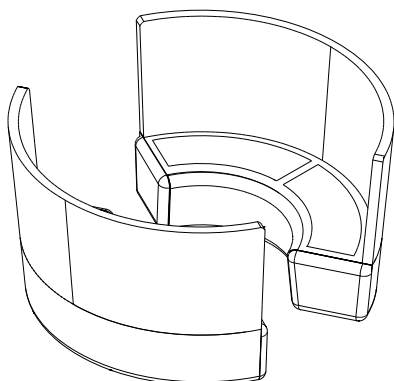

Carousel

Carousel is a private meeting lounge best used as two mirroring seats, with customisable upholstered panels, seating and base.

LEAD TIME
6-8 weeks

MATERIALS
Plywood frame, commercial grade foam

CERTIFICATIONS
ISO 14001 Certified Factory

WARRANTY
5 years

Configurations

Double module
W1800mm x D750mm x H1110mm
SH380mm

Meeting
Lounge

Two double total diameter
2100mm